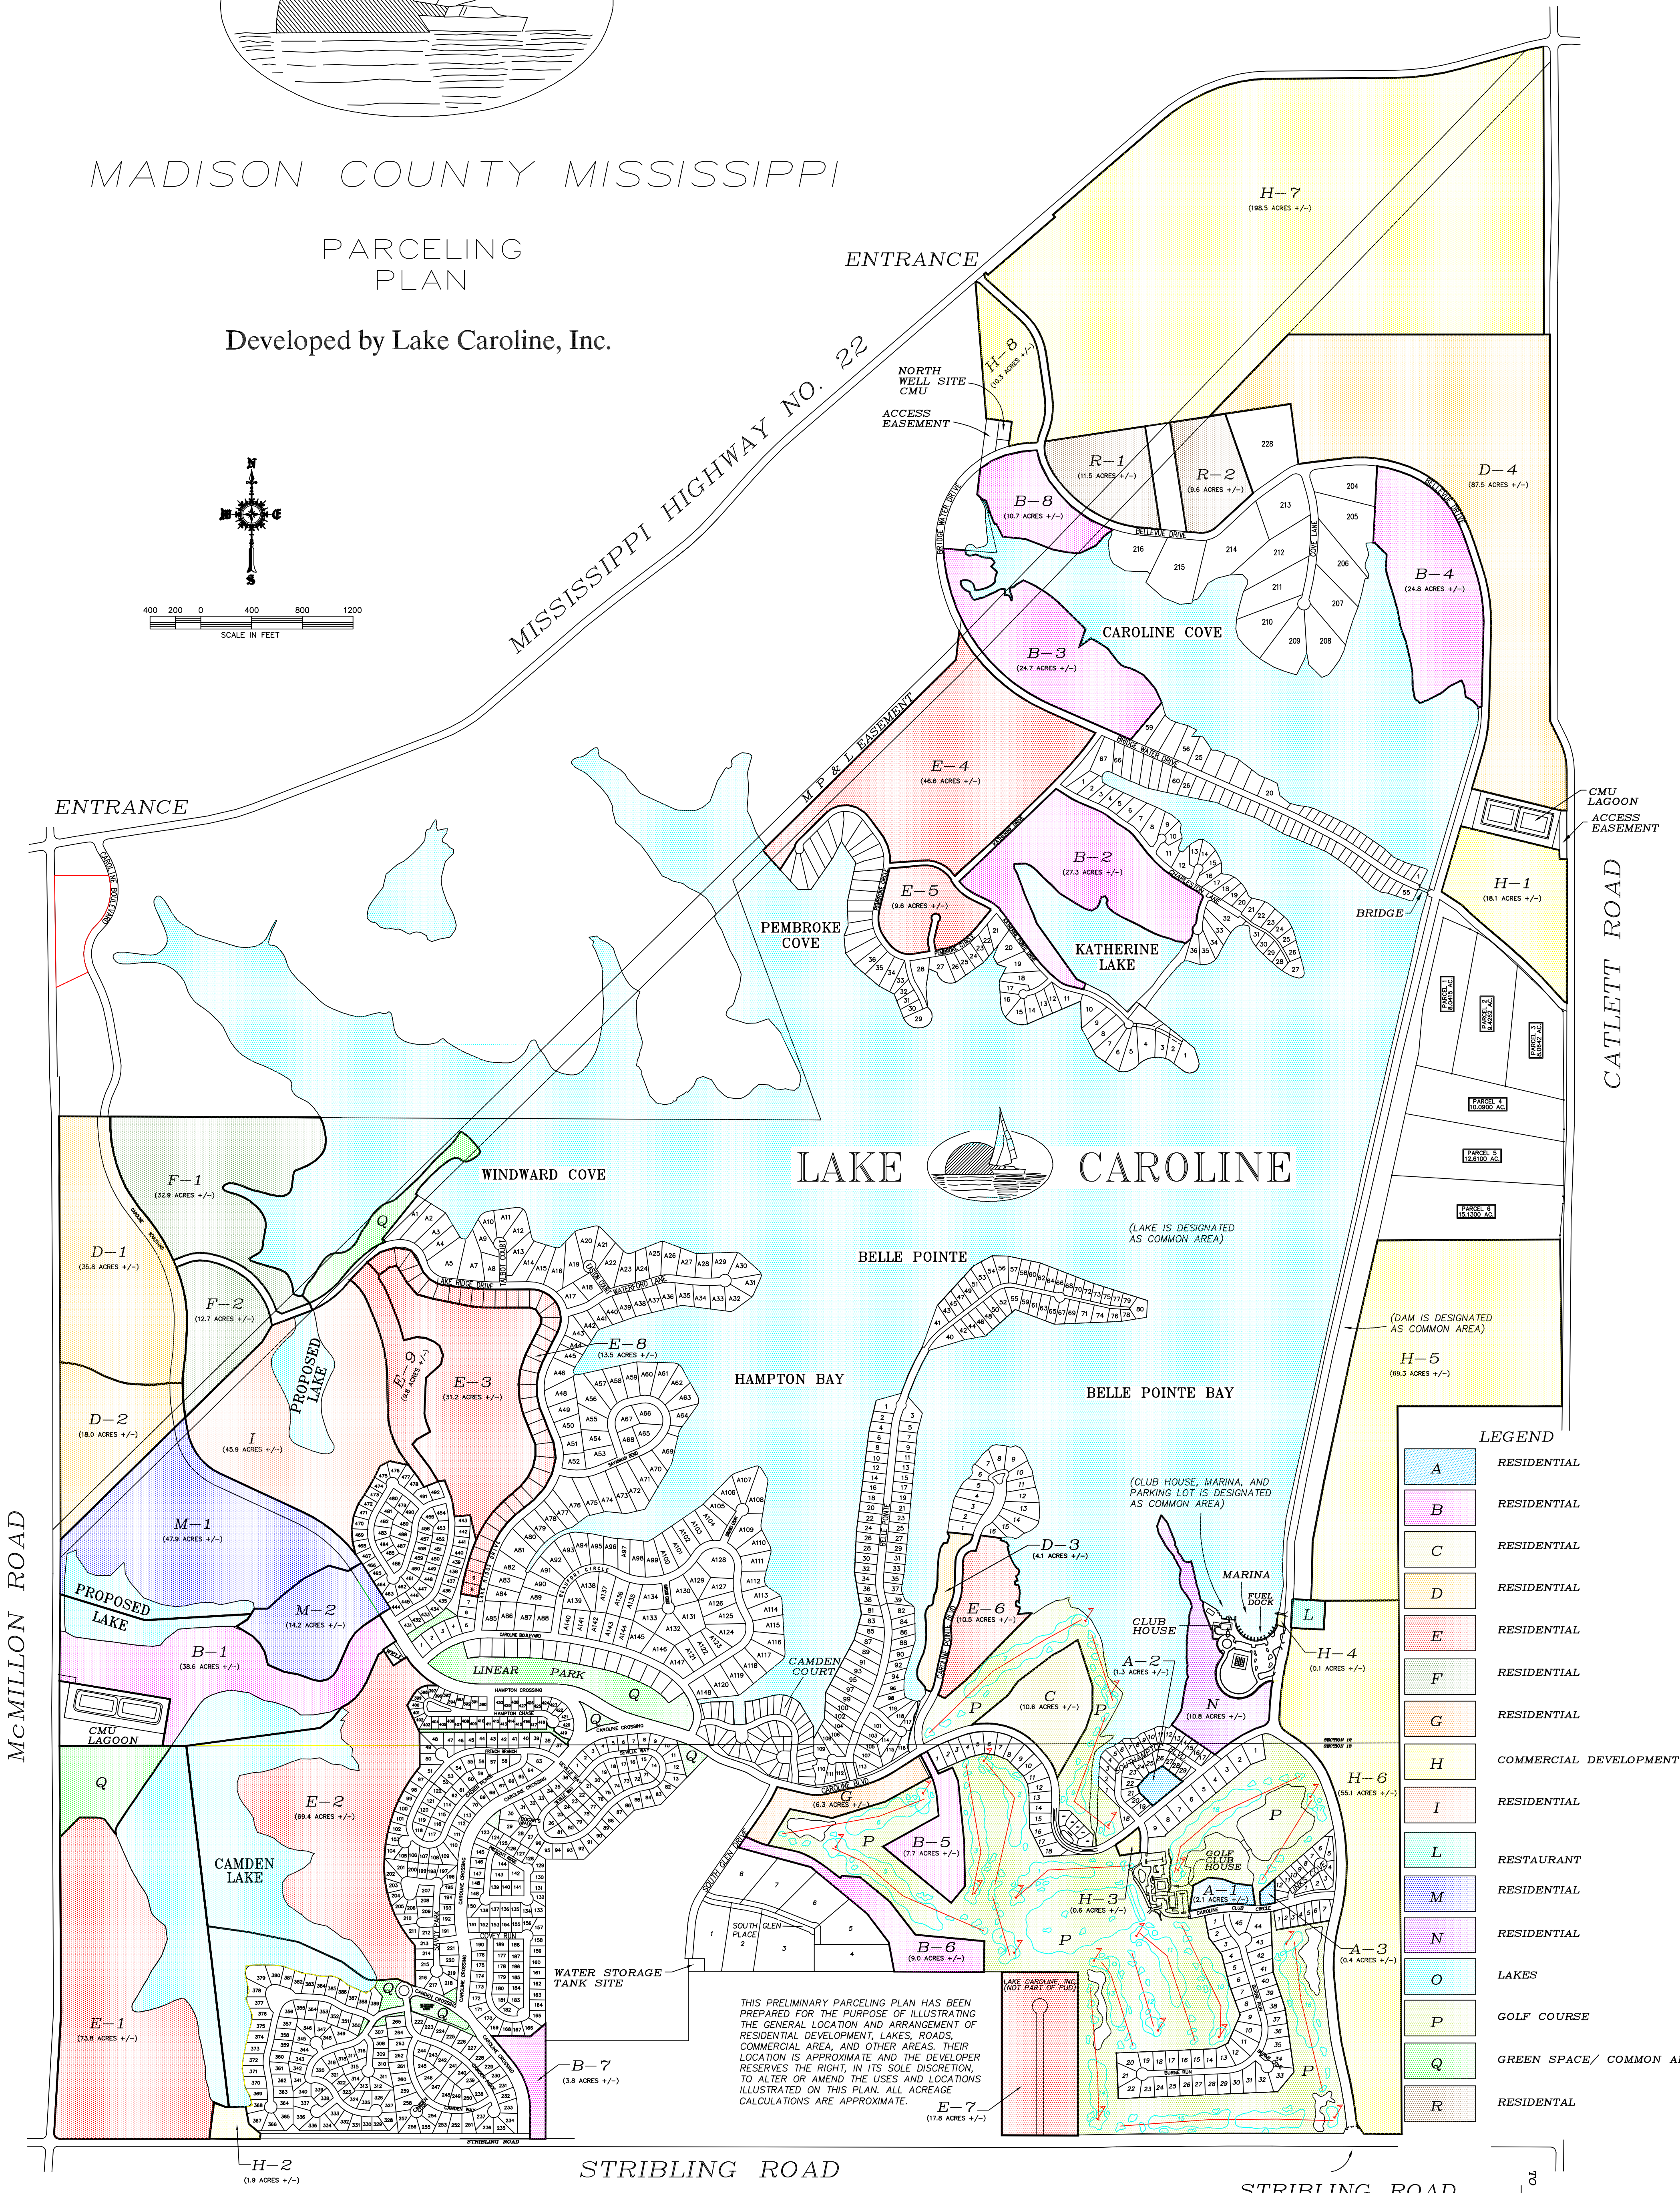

MADISON COUNTY MISSISSIPPI

PARCELING PLAN

Developed by Lake Caroline, Inc.